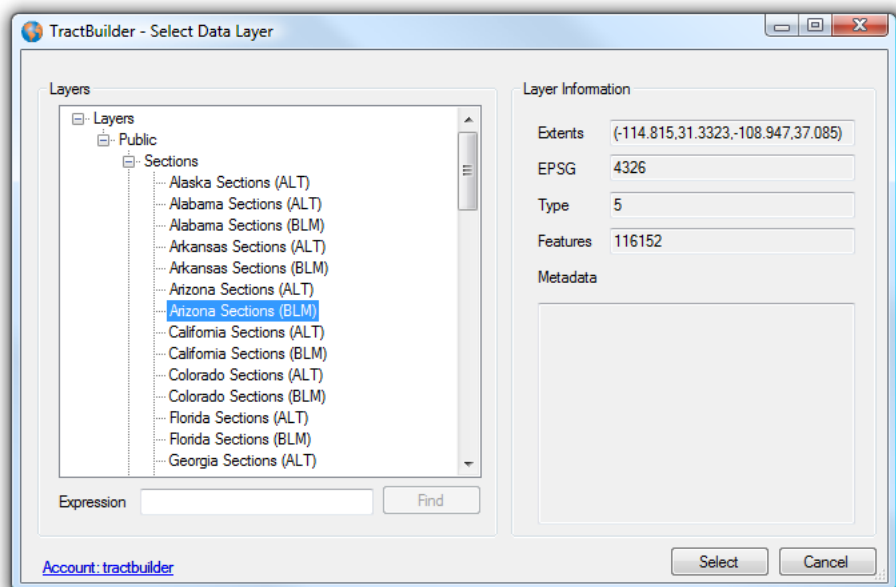

TractBuilder Online Data

TractBuilder Live provides immediate online access to hundreds of layers to help get your mapping project started. Available data includes section and parcel boundaries in selected areas.

ALSO AVAILABLE

QUARTERING TOOL

Create features based on quartering descriptions

METES & BOUNDS TOOL

Create features based on metes & bounds legal descriptions

MAPPING SERVICES

TractBuilder provides a full array of mapping services from drafting and project management to custom tool creation.

Summary of Features

- Easy to use
- Eliminates cost and time associated with maintaining your own data repository
- Integrates directly into ArcView and Everest GIS
- Supports custom private layers